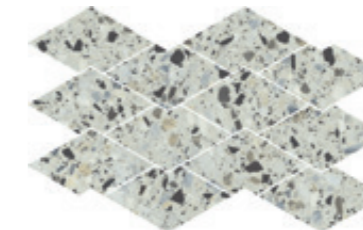

Diamond Deco 10.5"x17"
1106857 Matte