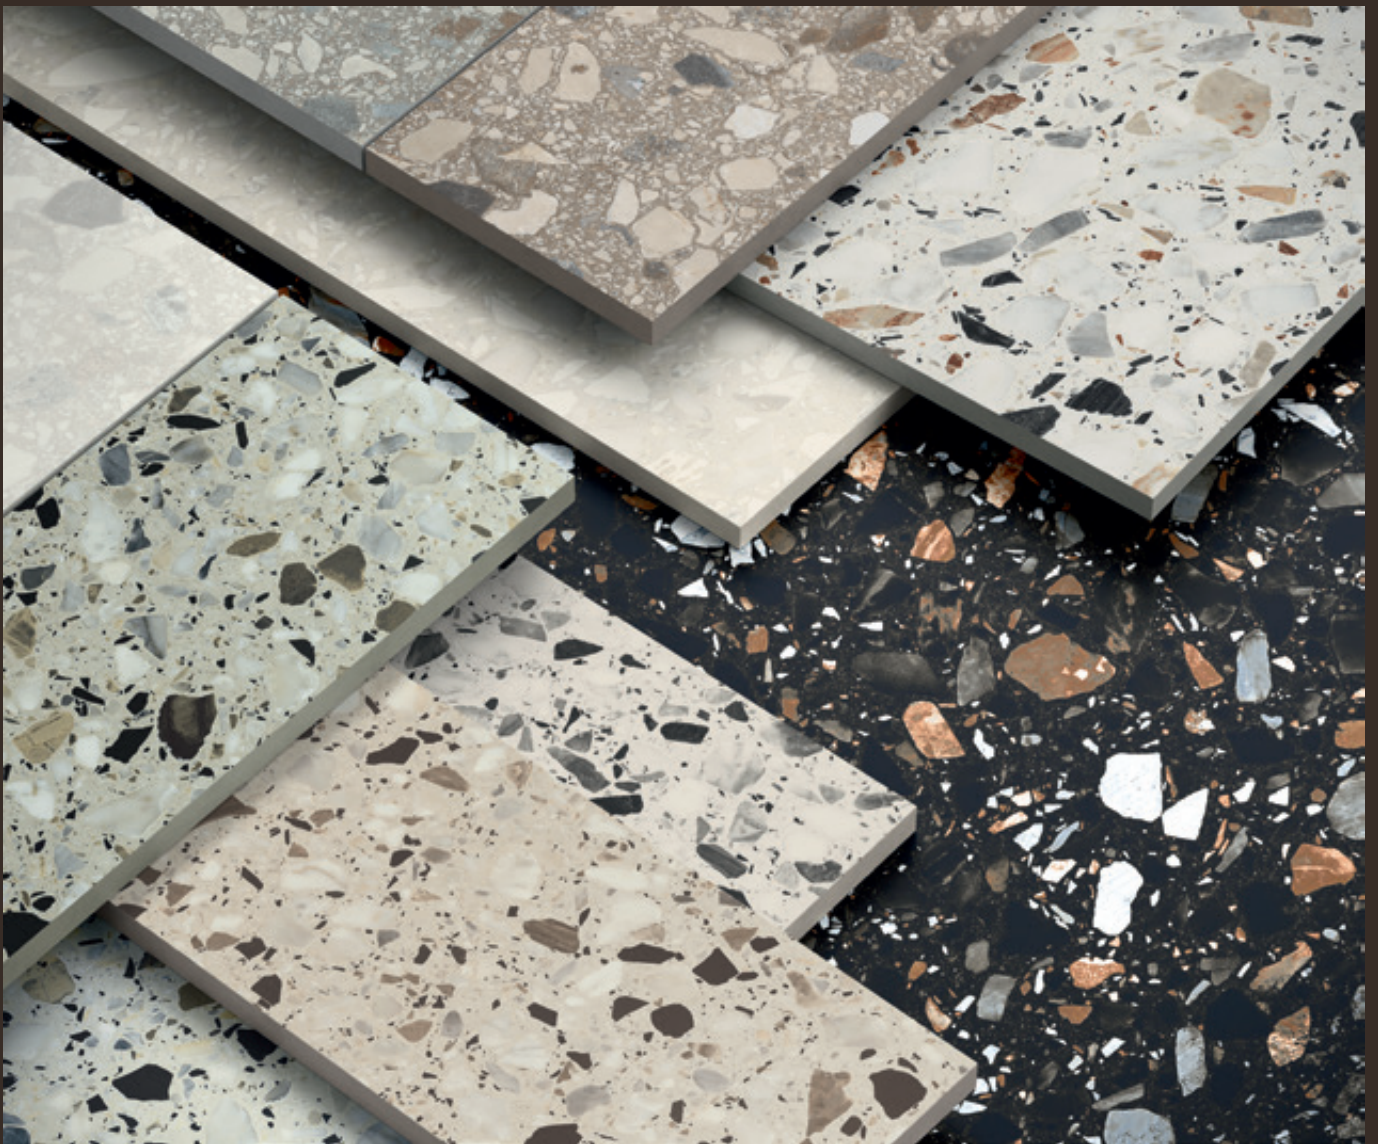

Terrazzo Allure™