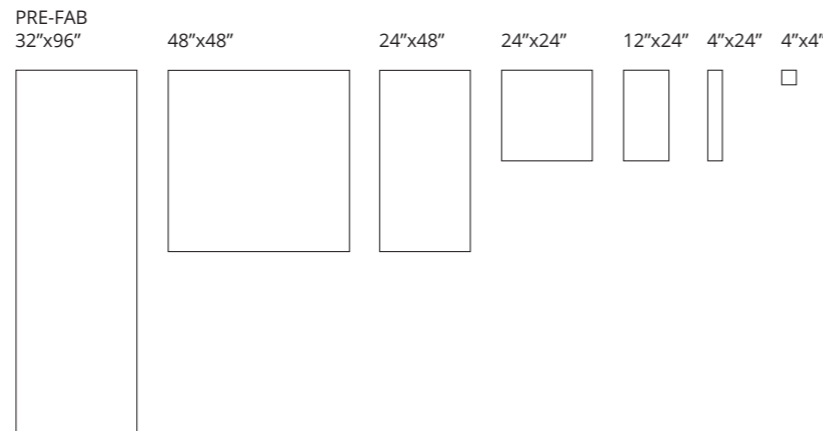

7 Sizes 2 Finishes 2 Thicknesses

Available in a variety of sizes, Terrazzo Allure is the perfect fit for residential and commercial spaces. The collection also introduces a unique 48"x48" size to create clean, minimalistic designs with built-in pattern and depth. A Grip finish is available in four colors, extending Terrazzo Allure's style to outdoor spaces.