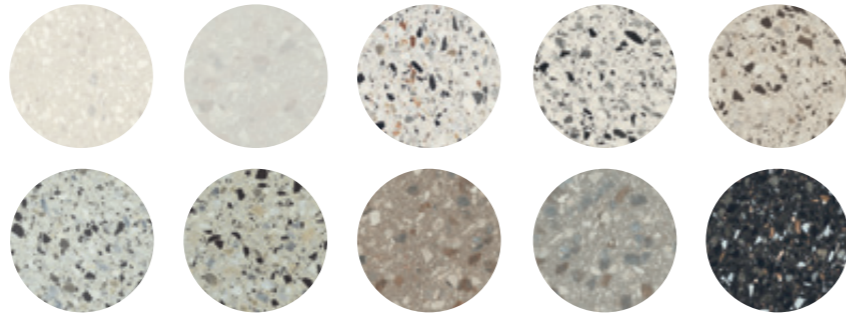

10 Colors

The Terrazzo Allure™ color palette offers classic white, gray and black tones in Snow, Dalmatian and Stonehenge. Earthy neutrals provide grounded warmth and approachability in Eggshell, Dune, and Tortoise, while unexpected hues like the soft blue of Azure and the light green of Mesquite add a mid-century vibe.

Venice has a playful confetti of color on a white background, and Constellation delivers bold contrast and depth with its dark background.