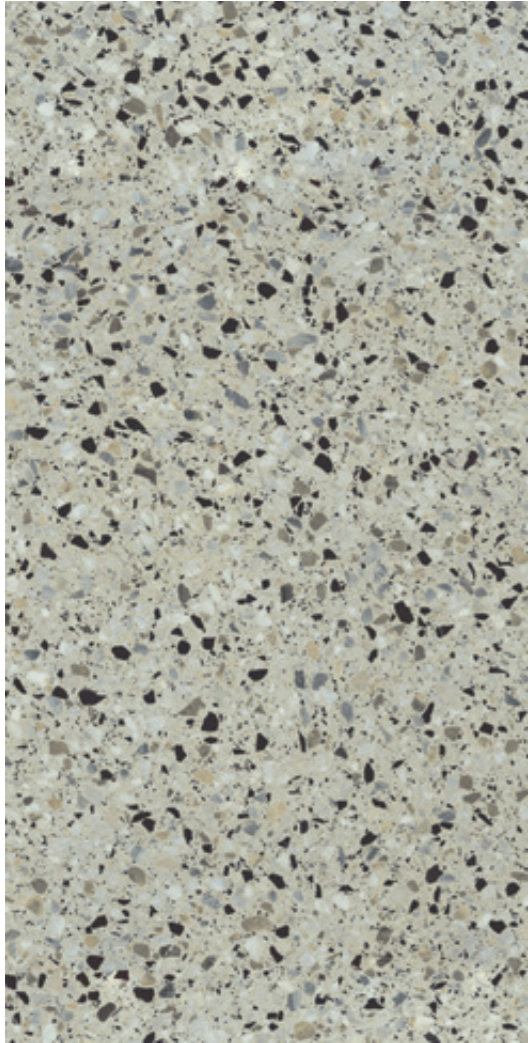

Mesquite

Sizes

Decors

Tortoise

Sizes