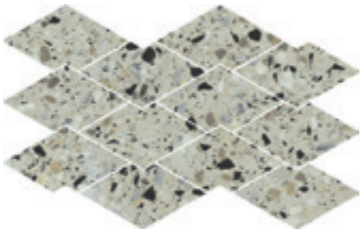

Diamond Deco 10.5"x17"
1106856 Matte